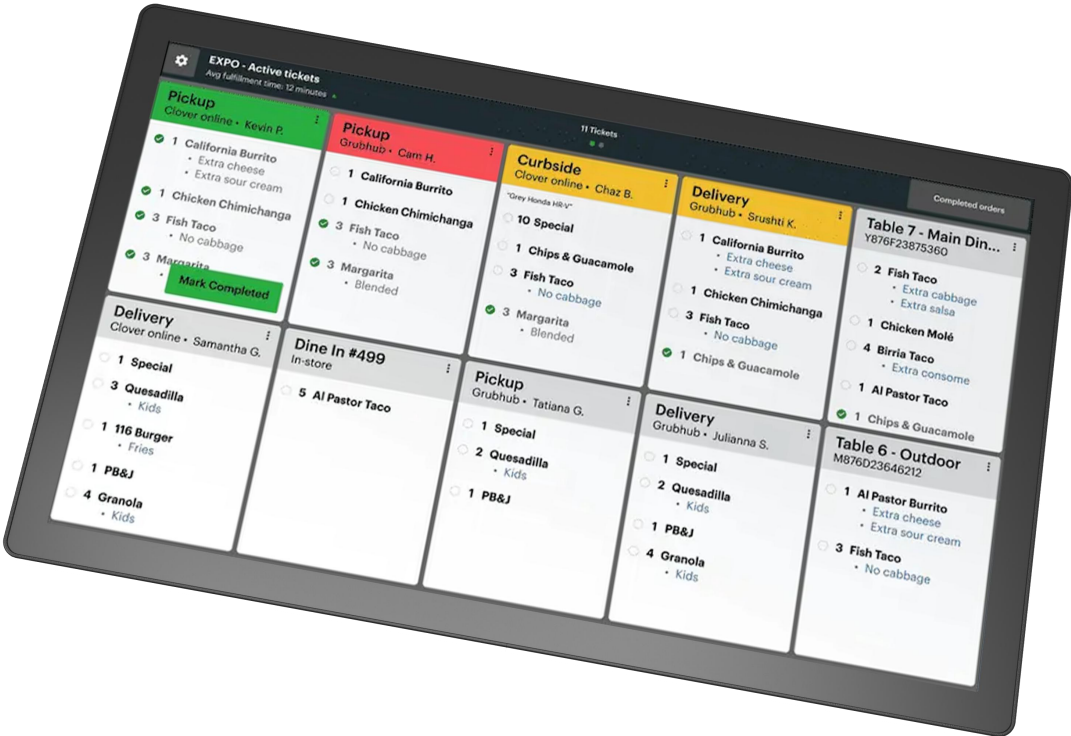

KDP-238G

23.8" Kitchen Display

KDP-238G

23.8" Kitchen Display

Main Features

- Sealed zero-bezel design and full metal housing
- Using HD Grade 1920 x 1080 high resolution panel
- Available in standard VGA, HDMI interface
- Multilingual OSD Menu, with 5-UI buttons
- Support VESA mounting, 100mm x 100mm
- With built-in P-CAP touch (max 10 points multi touch), optional

Technical Specification

KDP-238G

- Heng Yu Technology (HK) Limited
- <http://www.hengyu-tech.com>

[Panel Spec] 23.8" Panel

TFT Panel Resolution	1920 x 1080 (ratio 16:9)
Active Area	527.04 x 296.46mm
Contrast Ratio	1000:1
Luminance	250 cd/m ²
Viewing Angle	89°/ 89°/ 89°/ 89° (Up/ Down/ Left/ Right)
Touch Panel	P-CAP multiple touch (Max.10 points), optional

[Power and Interface]

Power Input	DC 12V 3A
Current	1.6A
Interface	HDMI or VGA, 1.8m cable length

[Others]

Storage Temperature	-20°C ~ 70°C
Operating Temperature	0°C ~ 60°C
Operating Humidity	10% ~ 80%
Mounting	VESA compliant (100mm x 100mm)
Stands	DZ-008